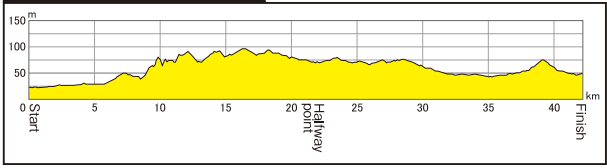

KYOTO MARATHON 2026

Course Map

Sunday, February 15, 2026

Course altitude chart

Legend

- Course
- Course (riverside)